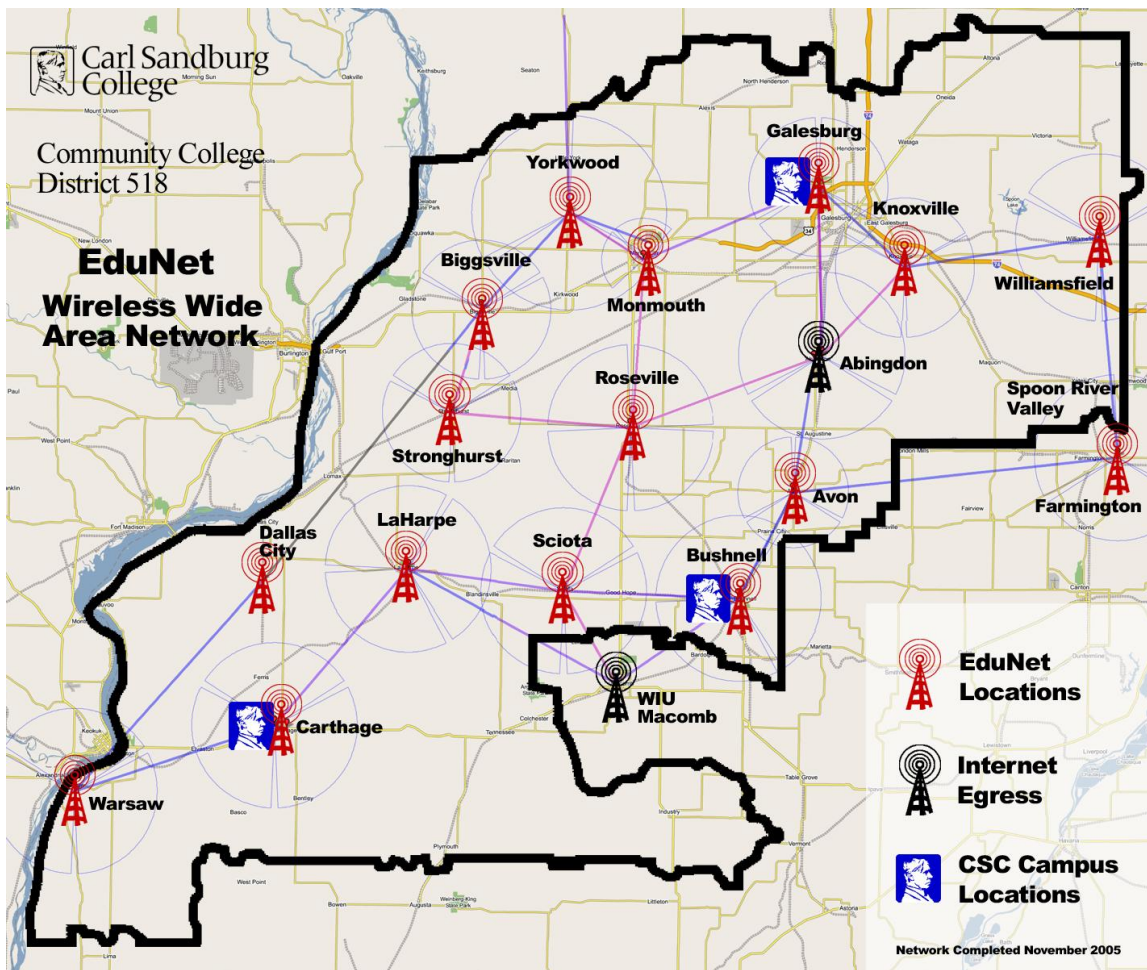

Mission Statement

“To provide accessible, quality education in a caring environment by keeping the learner’s needs at the center of decision making and by working in partnership with communities of the College district”